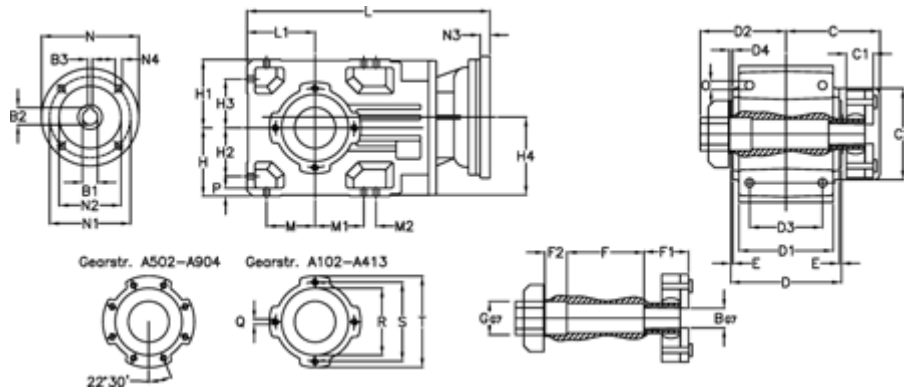

Article number: 296003520186425

Description: Bevel helical gearbox
A353QF40-201,8-P71B5

Measures

B = 40	D1 = 166	F2 = 53	L = 417.0	N3 = 4,5
B1 = 14	D2 = 80	G = 42	L1 = 100	N4 = M8x16
B2 = 16.3	D3 = 135	GA = 43	M = 73.0	O = 12.0
B3 = 5	d4 = 5.0	H = 100	M1 = 73.0	P = 11
C = 70.0	Description = A353 QF-xx P71 B5	H1 = 100	M2 = 11	Q = M10x17
C1 = 24	E = 3.5	H2 = 73.0	N = 160	R = 110
C2 = 90.0	F = 12.0	H3 = 73.0	N1 = 130	S = 130
D = 173	F1 = 48.0	H4 = 114.0	N2 = 110	T = 150